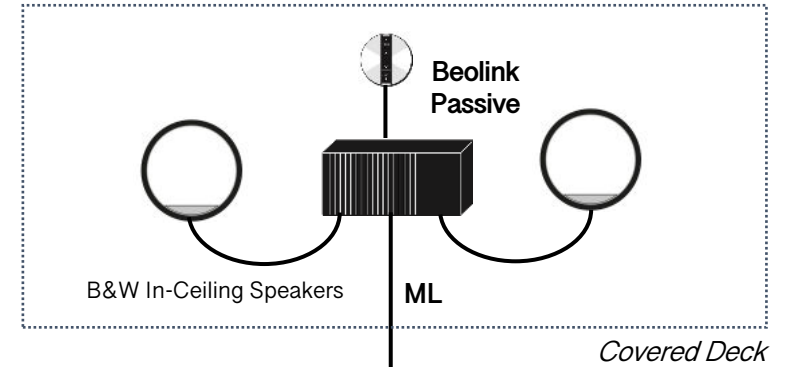

# B&O Multiroom Audio

Media Room

Master Bedroom

Master Bathroom

Covered Deck

Kitchen

ML – Masterlink  
PL – Powerlink

PL

ML

ML

ML Junction Box

ML

A

ML

Beosound 3500