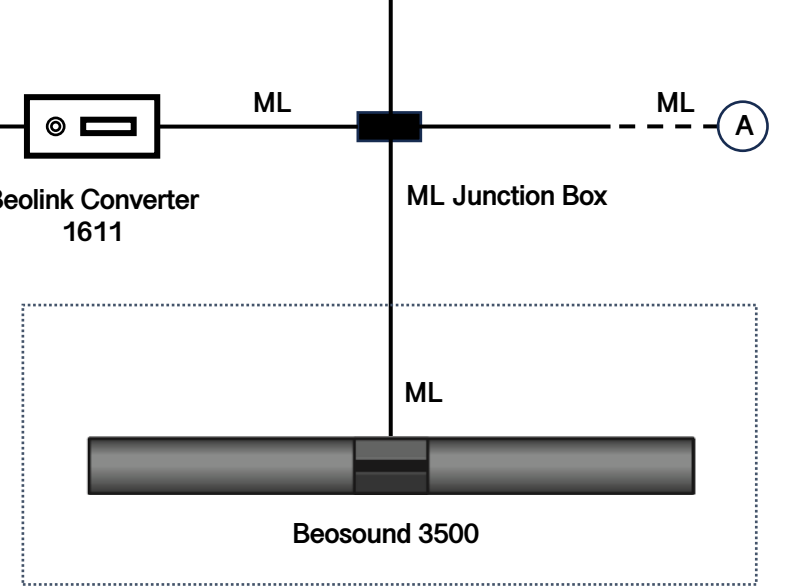

# B&O Multiroom Audio

Media Room

Master Bedroom

Master Bathroom

Covered Deck

Kitchen

ML – Masterlink  
PL – Powerlink

PL

ML

ML

ML Junction Box

ML

A

ML

Beosound 3500