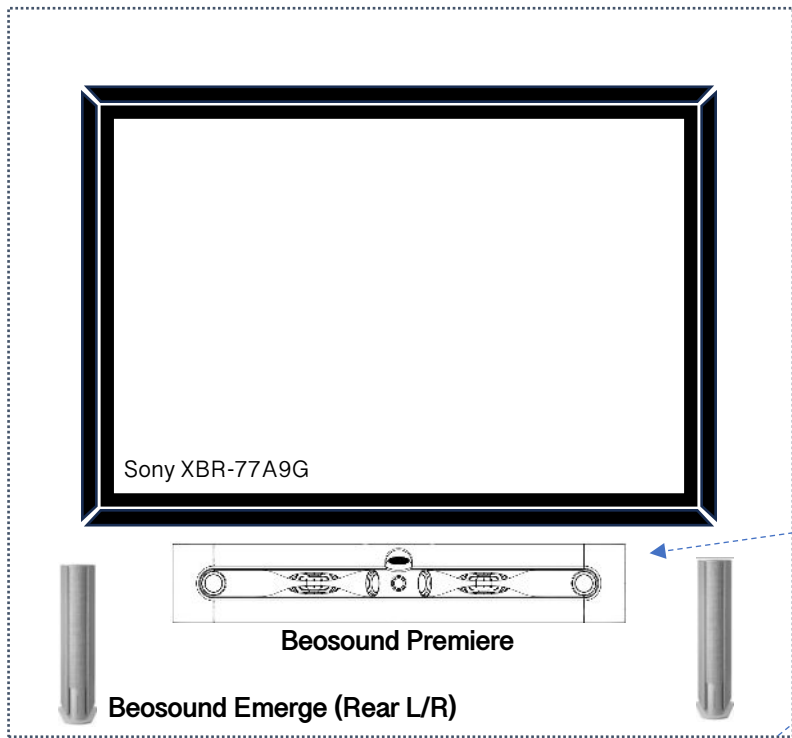

# B&O Multiroom Audio

Media Room

Master Bedroom

Master Bathroom

Covered Deck

Kitchen

ML – Masterlink  
PL – Powerlink

PL

ML

ML

ML Junction Box

ML

A

ML

Beosound 3500